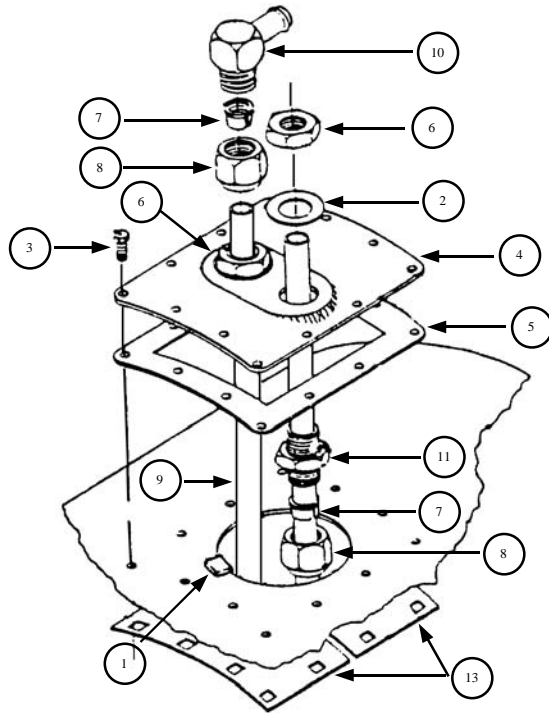

Arctic Fox LLC—570 South 7th Street—Delano, Minnesota 55328 USA
Phone: (800) 654-5382 or (763) 972-2758—Fax: (763) 972-2873—www.arctic-fox.com

Arctic Fox Europe—Strijmaden 5—4703 Roosendaal—The Netherlands
Phone: 31 (0) 165 55 9245—Fax: 31 (0) 165 54 9640—www.arctic-foxeurope.eu

Arctic Fox—In-Tank Fuel & Fluid Warmer

Without Coolant By-Pass Thermostat

DIMENSIONAL AND REPLACEMENT PART INFORMATION

IN-TANK REPLACEMENT PARTS

ITEM #	QTY.	DESCRIPTION	PART NO.
1	4	Retaining Clip—(Included in Installation Kit)	A-649
2	2	Copper Washer	A-616
3	12	Mounting Bolt—(Included in Installation Kit)	A-610
(a) 4	1	Curved 2-Hole Plate—See Option 4 Below for Flat Plate	A-4152-2
5	1	Gasket—(Included in Installation Kit)	A-611
6	2	Locking Nut	A-628
7	4	Split Ring Ferrule	A-621
8	4	Compression Nut	A-639
9	1	Heat Exchanger Tube 28" / 711mm	A-600
(b) 10	2	5/8" Tube Fitting Elbow to 5/8" / 16mm Hose Barb (Includes 7 & 8) - See Option 10 Below for 1/2" NPT	A-613
11	2	Bushing (Includes 6, 7, & 8)	A-612
12	8	O-Ring Kit (Package Contains 4 Each White & Black O-Rings) - NOT SHOWN	A-617
(c) 13	2	Curved Back-Up Plate—See Option 13 Below for Flat Back-Up Plate	A-2025
(a) Option 4	1	Flat 2-Hole Plate	A-414-2
(b) Option 10	2	5/8" Tube Fitting Elbow to 1/2" Female NPT	A-619
(c) Option 13	2	Flat Back-Up Plate	A-2025
Misc.	N/A	Curved Cover Up Kit—22" Through 29" / 559mm Through 737mm Tanks	KT-1909
Misc.	N/A	Curved Cover Plate—22" Through 29" / 559mm Through 737mm Tanks	A-415-0
Misc.	N/A	Flat Cover Up Kit	KT-1911
Misc.	N/A	Flat Cover Up Plate	A-414-0
Misc.	N/A	Curved Cover Up Kit—Up To 22" / 559mm Tanks	KT-1910
Misc.	N/A	Curved Cover Up Plate—Up To 22" / 559mm Tanks	A-541-0