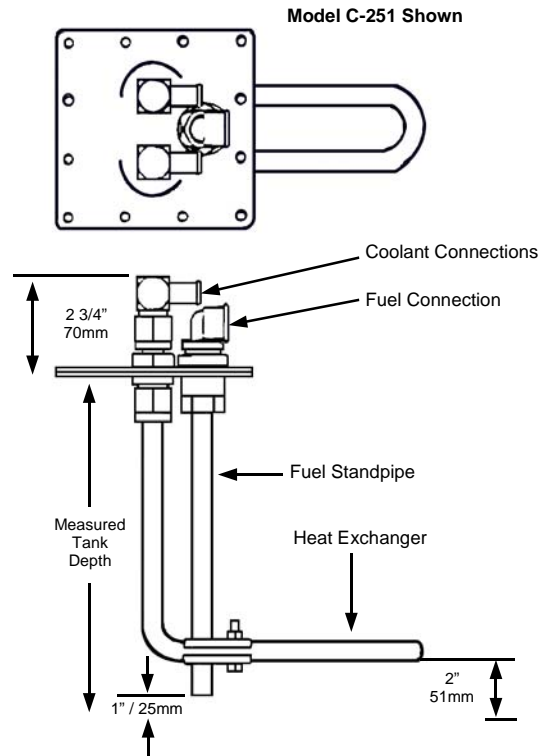

Arctic Fox LLC—570 South 7th Street—Delano, Minnesota 55328 USA
Phone: (800) 654-5382 or (763) 972-2758—Fax: (763) 972-2873—www.arctic-fox.com

Arctic Fox Europe—Strijmaden 5—4703 Roosendaal—The Netherlands
Phone: 31 (0) 165 55 9245—Fax: 31 (0) 165 54 9640—www.arctic-foxeurope.eu

Arctic Fox—In-Tank Fuel & Fluid Warmer

Without Coolant By-Pass Thermostat

DIMENSIONAL AND REPLACEMENT PART INFORMATION

IN-TANK REPLACEMENT PARTS

ITEM #	QTY.	DESCRIPTION	PART NO.
1	4	Retaining Clip—(Included in Installation Kit)	A-649
2	2	Copper Washer	A-616
3	12	Mounting Bolt—(Included in Installation Kit)	A-610
(a) 4	1	Curved 2-Hole Plate—See Option 4 Below for Flat Plate	A-4152-2
5	1	Gasket—(Included in Installation Kit)	A-611
6	2	Locking Nut	A-628
7	4	Split Ring Ferrule	A-621
8	4	Compression Nut	A-639
9	1	Heat Exchanger Tube 28" / 711mm	A-600
(b) 10	2	5/8" Tube Fitting Elbow to 5/8" / 16mm Hose Barb (Includes 7 & 8) - See Option 10 Below for 1/2" NPT	A-613
11	2	Bushing (Includes 6, 7, & 8)	A-612
12	8	O-Ring Kit (Package Contains 4 Each White & Black O-Rings) - NOT SHOWN	A-617
(c) 13	2	Curved Back-Up Plate—See Option 13 Below for Flat Back-Up Plate	A-2025
(a) Option 4	1	Flat 2-Hole Plate	A-414-2
(b) Option 10	2	5/8" Tube Fitting Elbow to 1/2" Female NPT	A-619
(c) Option 13	2	Flat Back-Up Plate	A-2025
Misc.	N/A	Curved Cover Up Kit—22" Through 29" / 559mm Through 737mm Tanks	KT-1909
Misc.	N/A	Curved Cover Plate—22" Through 29" / 559mm Through 737mm Tanks	A-415-0
Misc.	N/A	Flat Cover Up Kit	KT-1911
Misc.	N/A	Flat Cover Up Plate	A-414-0
Misc.	N/A	Curved Cover Up Kit—Up To 22" / 559mm Tanks	KT-1910
Misc.	N/A	Curved Cover Up Plate—Up To 22" / 559mm Tanks	A-541-0