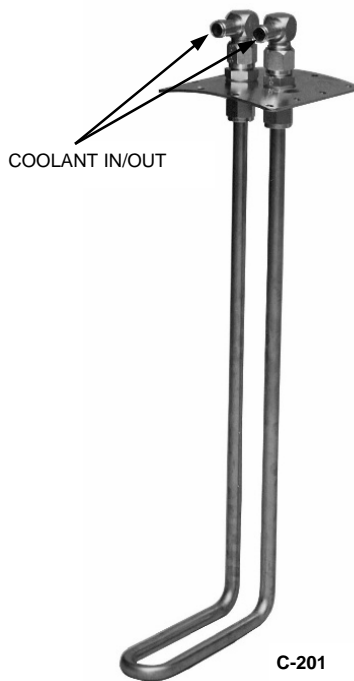

Arctic Fox—In-Tank Fuel & Fluid Warmer

Without Coolant By-Pass Thermostat

The original Arctic Fox® fuel warmer. This all stainless steel loop fits flat or curved tanks. Optional fuel standpipes are available. Heaters may be ordered factory assembled to fit any tank depth from 14" through 29" (356mm through 737mm). Custom built fluid warmers may be quoted for tanks under 14" (356mm) depth or over 29" (737mm) depth. A 5 year or 600,000 mile (1,000,000 kilometer) warranty is your assurance of trouble free operation

ORDERING OPTIONS

KIT WARMERS
Part Number Example—F-253P

ASSEMBLED WARMERS
Part Number Example—F-253P-XX

F= Flat Tank up to 29" (737mm) Depth
C=Curved Tank From 22" to 29" (559mm to 737mm) Depth
CS=Curved Tank Through 21" (533mm) Depth
253= The 5 includes a fuel stand pipe use 0 for no stand pipe
P=Optional 1/2" (13mm) Female fitting

F= Flat Tank up to 29" (737mm) Depth
C=Curved Tank From 22" to 29" (559mm to 737mm) Depth
CS=Curved Tank Through 21" (533mm) Depth
253= The 5 includes a fuel stand pipe use 0 for no stand pipe
P=Optional 1/2" (13mm) Female fitting
XX=Measure tank per instructions. Replace XX with dimension

NOTE: For tanks less than 14" (356mm) or over 29" (737mm) in depth, a custom part number will be assigned.
ALL MODELS REQUIRE 2-3/4" (70mm) CLEARANCE ABOVE THE TANK

C-201