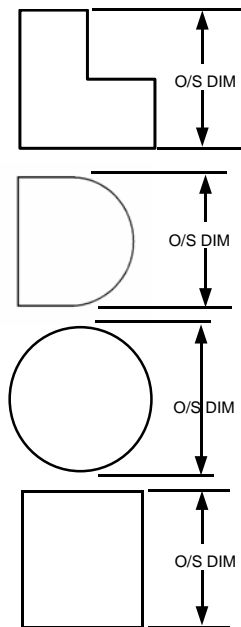

ORDERING OPTIONS

KIT WARMERS
 Part Number Example—F-253P

ASSEMBLED WARMERS
 Part Number Example—F-253P-XX

F= Flat Tank up to 29" (737mm) Depth
 C=Curved Tank From 22" to 29" (559mm to 737mm) Depth
 CS=Curved Tank Through 21" (533mm) Depth
 253= The 5 includes a fuel stand pipe use 0 for no stand pipe
 P=Optional 1/2" (13mm) Female fitting

F= Flat Tank up to 29" (737mm) Depth
 C=Curved Tank From 22" to 29" (559mm to 737mm) Depth
 CS=Curved Tank Through 21" (533mm) Depth
 253= The 5 includes a fuel stand pipe use 0 for no stand pipe
 P=Optional 1/2" (13mm) Female fitting
 XX=Measure tank per instructions. Replace XX with dimension

NOTE: For tanks less than 14" (356mm) or over 29" (737mm) in depth, a custom part number will be assigned.
 ALL MODELS REQUIRE 2-3/4" (70mm) CLEARANCE ABOVE THE TANK

C-201

C-251P

WHERE TO MEASURE TANK

KIT WARMERS WITHOUT THERMOSTAT (FACTORY ASSEMBLY AVAILABLE)

PART NUMBER	TANK DEPTH	COOLANT HOSE CONNECTION	FUEL STAND PIPE
C-201	ROUND 22" THRU 29" (559mm THRU 737MM)	5/8" HOSE BARB	NO
C-201P	ROUND 22" THRU 29" (559mm THRU 737MM)	1/2" FEMALE PIPE THREAD	NO
C-251	ROUND 22" THRU 29" (559mm THRU 737MM)	5/8" HOSE BARB	YES
C-251P	ROUND 22" THRU 29" (559mm THRU 737MM)	1/2" FEMALE PIPE THREAD	YES
CS-201	ROUND 14" THRU 21" (356mm THRU 533mm)	5/8" HOSE BARB	NO
CS-201P	ROUND 14" THRU 21" (356mm THRU 533mm)	1/2" FEMALE PIPE THREAD	NO
CS-251	ROUND 14" THRU 21" (356mm THRU 533mm)	5/8" HOSE BARB	YES
CS-251P	ROUND 14" THRU 21" (356mm THRU 533mm)	1/2" FEMALE PIPE THREAD	YES
F-203	FLAT 14" THRU 29" (356mm THRU 737mm)	5/8" HOSE BARB	NO
F-203P	FLAT 14" THRU 29" (356mm THRU 737mm)	1/2" FEMALE PIPE THREAD	NO
F-253	FLAT 14" THRU 29" (356mm THRU 737mm)	5/8" HOSE BARB	YES
F-253P	FLAT 14" THRU 29" (356mm THRU 737mm)	1/2" FEMALE PIPE THREAD	YES