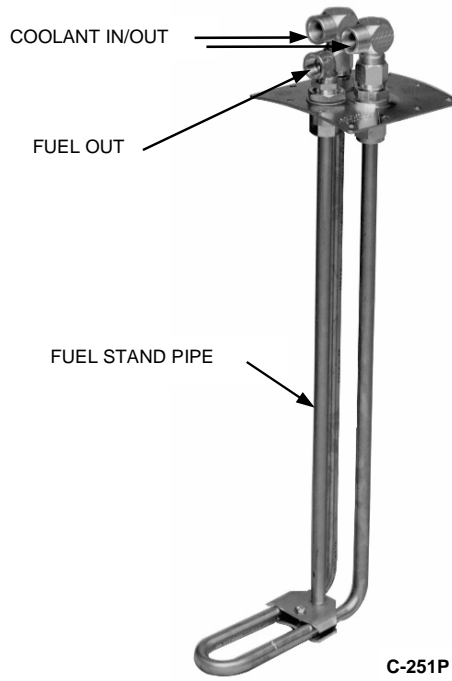

Arctic Fox LLC—570 South 7th Street—Delano, Minnesota 55328 USA
Phone: (800) 654-5382 or (763) 972-2758—Fax: (763) 972-2873—www.arctic-fox.com

Arctic Fox Europe—Strijmaden 5—4703 Roosendaal—The Netherlands
Phone: 31 (0) 165 55 9245—Fax: 31 (0) 165 54 9640—www.arctic-foxeurope.eu

Arctic Fox—In-Tank Fuel & Fluid Warmer

Without Coolant By-Pass Thermostat

The original Arctic Fox® fuel warmer. This all stainless steel loop fits flat or curved tanks. Optional fuel standpipes are available. Heaters may be ordered factory assembled to fit any tank depth from 14" through 29" (356mm through 737mm). Custom built fluid warmers may be quoted for tanks under 14" (356mm) depth or over 29" (737mm) depth. A 5 year or 600,000 mile (1,000,000 kilometer) warranty is your assurance of trouble free operation

ORDERING OPTIONS

KIT WARMERS
Part Number Example—F-253P

ASSEMBLED WARMERS
Part Number Example—F-253P-XX

F= Flat Tank up to 29" (737mm) Depth
C=Curved Tank From 22" to 29" (559mm to 737mm) Depth
CS=Curved Tank Through 21" (533mm) Depth
253= The 5 includes a fuel stand pipe use 0 for no stand pipe
P=Optional 1/2" (13mm) Female fitting

F= Flat Tank up to 29" (737mm) Depth
C=Curved Tank From 22" to 29" (559mm to 737mm) Depth
CS=Curved Tank Through 21" (533mm) Depth
253= The 5 includes a fuel stand pipe use 0 for no stand pipe
P=Optional 1/2" (13mm) Female fitting
XX=Measure tank per instructions. Replace XX with dimension

NOTE: For tanks less than 14" (356mm) or over 29" (737mm) in depth, a custom part number will be assigned.
ALL MODELS REQUIRE 2-3/4" (70mm) CLEARANCE ABOVE THE TANK

C-251P

WHERE TO MEASURE TANK

KIT WARMERS WITHOUT THERMOSTAT (FACTORY ASSEMBLY AVAILABLE)