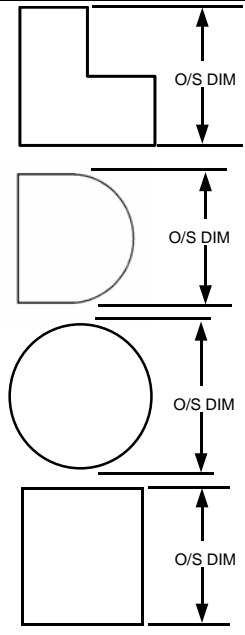

INSTALLATION HARDWARE REPLACEMENT PARTS

WHERE TO MEASURE TANK

ORDERING INFORMATION: ALL warmers are factory pre-assembled. Order warmers based upon outside tank dimension. Example C-406-XX—if tank outside dimension is 27” / 686mm, order C-406-27.

PART NUMBER	TANK DEPTH	COOLANT CONNECTION	FUEL STAND PIPE
C-406-XX	Round 22" thru 29" / 559 thru 737mm	5/8" Hose Barb	NO
C-407-XX	Round 22" thru 29" / 559 thru 737mm	3/4" Hose Barb	NO
C-456-XX	Round 22" thru 29" / 559 thru 737mm	5/8" Hose Barb	YES
C-457-XX	Round 22" thru 29" / 559 thru 737mm	3/4" Hose Barb	YES
CS-406-XX	Round 14" thru 21" / 356 thru 533mm	5/8" Hose Barb	NO
CS-407-XX	Round 14" thru 21" / 356 thru 533mm	3/4" Hose Barb	NO
CS-456-XX	Round 14" thru 21" / 356 thru 533mm	5/8" Hose Barb	YES
CS-457-XX	Round 14" thru 21" / 356 thru 533mm	3/4" Hose Barb	YES
F-406-XX	Flat 14" thru 29" / 356 thru 737mm	5/8" Hose Barb	NO
F-407-XX	Flat 14" thru 29" / 356 thru 737mm	3/4" Hose Barb	NO
F-456-XX	Flat 14" thru 29" / 356 thru 737mm	5/8" Hose Barb	YES
F-457-XX	Flat 14" thru 29" / 356 thru 737mm	3/4" Hose Barb	YES