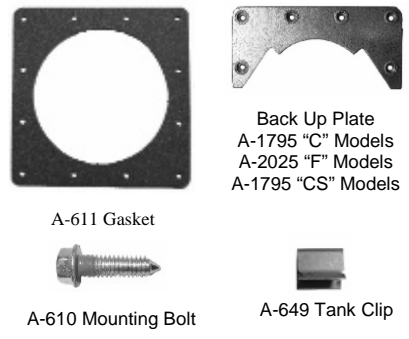

INSTALLATION HARDWARE REPLACEMENT PARTS