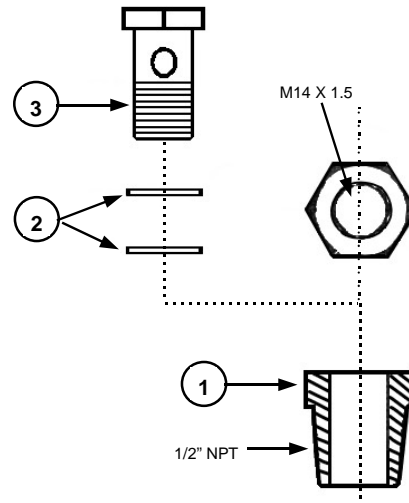

Fittings and Valves

Continued

SAE 45° FLARED FITTINGS

PART NUMBER	HOSE SIZE	TUBE SIZE	PIPE THREAD	STRAIGHT THREAD
A-1732	#4	1/4"	1/2"	7/16" - 20"
A-1768	#5	5/16"	1/2"	1/2" - 20"
A-1769	#6	3/8"	1/2"	5/8" - 18"
A-1639	#8	1/2"	3/8"	3/4" - 16"
A-287	#8	1/2"	1/2"	3/4" - 16"
A-285	#10	5/8"	1/2"	7/8" - 14"
A-278	#12	3/4"	1/2"	1-1/16" - 14"

FLARED SEAL PLUG—BRASS

PART NUMBER	HOSE SIZE	TUBE SIZE	STRAIGHT THREAD
A-249	#10	5/8"	7/8" - 14"

CAP NUT—BRASS

PART NUMBER	HOSE SIZE	TUBE SIZE	STRAIGHT THREAD
A-258	#10	5/8"	7/8" - 14"

HOSE MENDER

PART NUMBER	HOSE I.D.
A-3955	5/8" / 16mm
A-2860	3/4" / 19mm

THREE - WAY VALVE

PART NUMBER	PIPE THREAD	FLOW DIAMETER
A-2744	1/4"	0.281" / 7.13mm

PUSH-LOK MALE CONNECTOR—BRASS

PART NUMBER	PIPE THREAD	HOSE I.D.
A-462-3	1/8"	1/4"
A-1644	1/8"	3/8"
A-1643	3/8"	1/4"
A-1638	3/8"	3/8"

PUSH-LOK 90° ELBOW

PART NUMBER	PIPE THREAD	HOSE I.D.
A-1637	3/8"	3/8"
A-3264	1/2"	3/8"

KT-1914—14mm Female Banjo Adapter Kit

ITEM	QTY.	DESCRIPTION	PART NO.
1	1	14mm Female Banjo Adapter	A-1654
2	2	Copper Joint Ring	A-1682
3	1	14mm Hollow Screw	A-1694

KT-1915—14mm Male Banjo Adapter Kit

ITEM	QTY.	DESCRIPTION	PART NO.
1	1	14mm Male Banjo Adapter	A-1690
2	2	Copper Joint Ring	A-1682
3	1	14mm Hollow Screw	A-1694