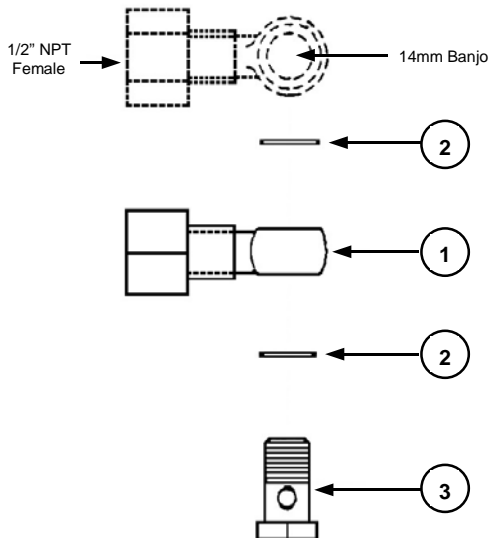

Fittings and Valves

Continued

SAE 45° FLARED FITTINGS

PART NUMBER	HOSE SIZE	TUBE SIZE	PIPE THREAD	STRAIGHT THREAD
A-1732	#4	1/4"	1/2"	7/16" - 20"
A-1768	#5	5/16"	1/2"	1/2" - 20"
A-1769	#6	3/8"	1/2"	5/8" - 18"
A-1639	#8	1/2"	3/8"	3/4" - 16"
A-287	#8	1/2"	1/2"	3/4" - 16"
A-285	#10	5/8"	1/2"	7/8" - 14"
A-278	#12	3/4"	1/2"	1-1/16" - 14"

FLARED SEAL PLUG—BRASS

PART NUMBER	HOSE SIZE	TUBE SIZE	STRAIGHT THREAD
A-249	#10	5/8"	7/8" - 14"

CAP NUT—BRASS

PART NUMBER	HOSE SIZE	TUBE SIZE	STRAIGHT THREAD
A-258	#10	5/8"	7/8" - 14"

HOSE MENDER

PART NUMBER	HOSE I.D.
A-3955	5/8" / 16mm
A-2860	3/4" / 19mm

THREE - WAY VALVE

PART NUMBER	PIPE THREAD	FLOW DIAMETER
A-2744	1/4"	0.281" / 7.13mm

PUSH-LOK MALE CONNECTOR—BRASS

PART NUMBER	PIPE THREAD	HOSE I.D.
A-462-3	1/8"	1/4"
A-1644	1/8"	3/8"
A-1643	3/8"	1/4"
A-1638	3/8"	3/8"

PUSH-LOK 90° ELBOW

PART NUMBER	PIPE THREAD	HOSE I.D.
A-1637	3/8"	3/8"
A-3264	1/2"	3/8"

KT-1914—14mm Female Banjo Adapter Kit

ITEM	QTY.	DESCRIPTION	PART NO.
1	1	14mm Female Banjo Adapter	A-1654
2	2	Copper Joint Ring	A-1682
3	1	14mm Hollow Screw	A-1694

KT-1915—14mm Male Banjo Adapter Kit

ITEM	QTY.	DESCRIPTION	PART NO.
1	1	14mm Male Banjo Adapter	A-1690
2	2	Copper Joint Ring	A-1682
3	1	14mm Hollow Screw	A-1694